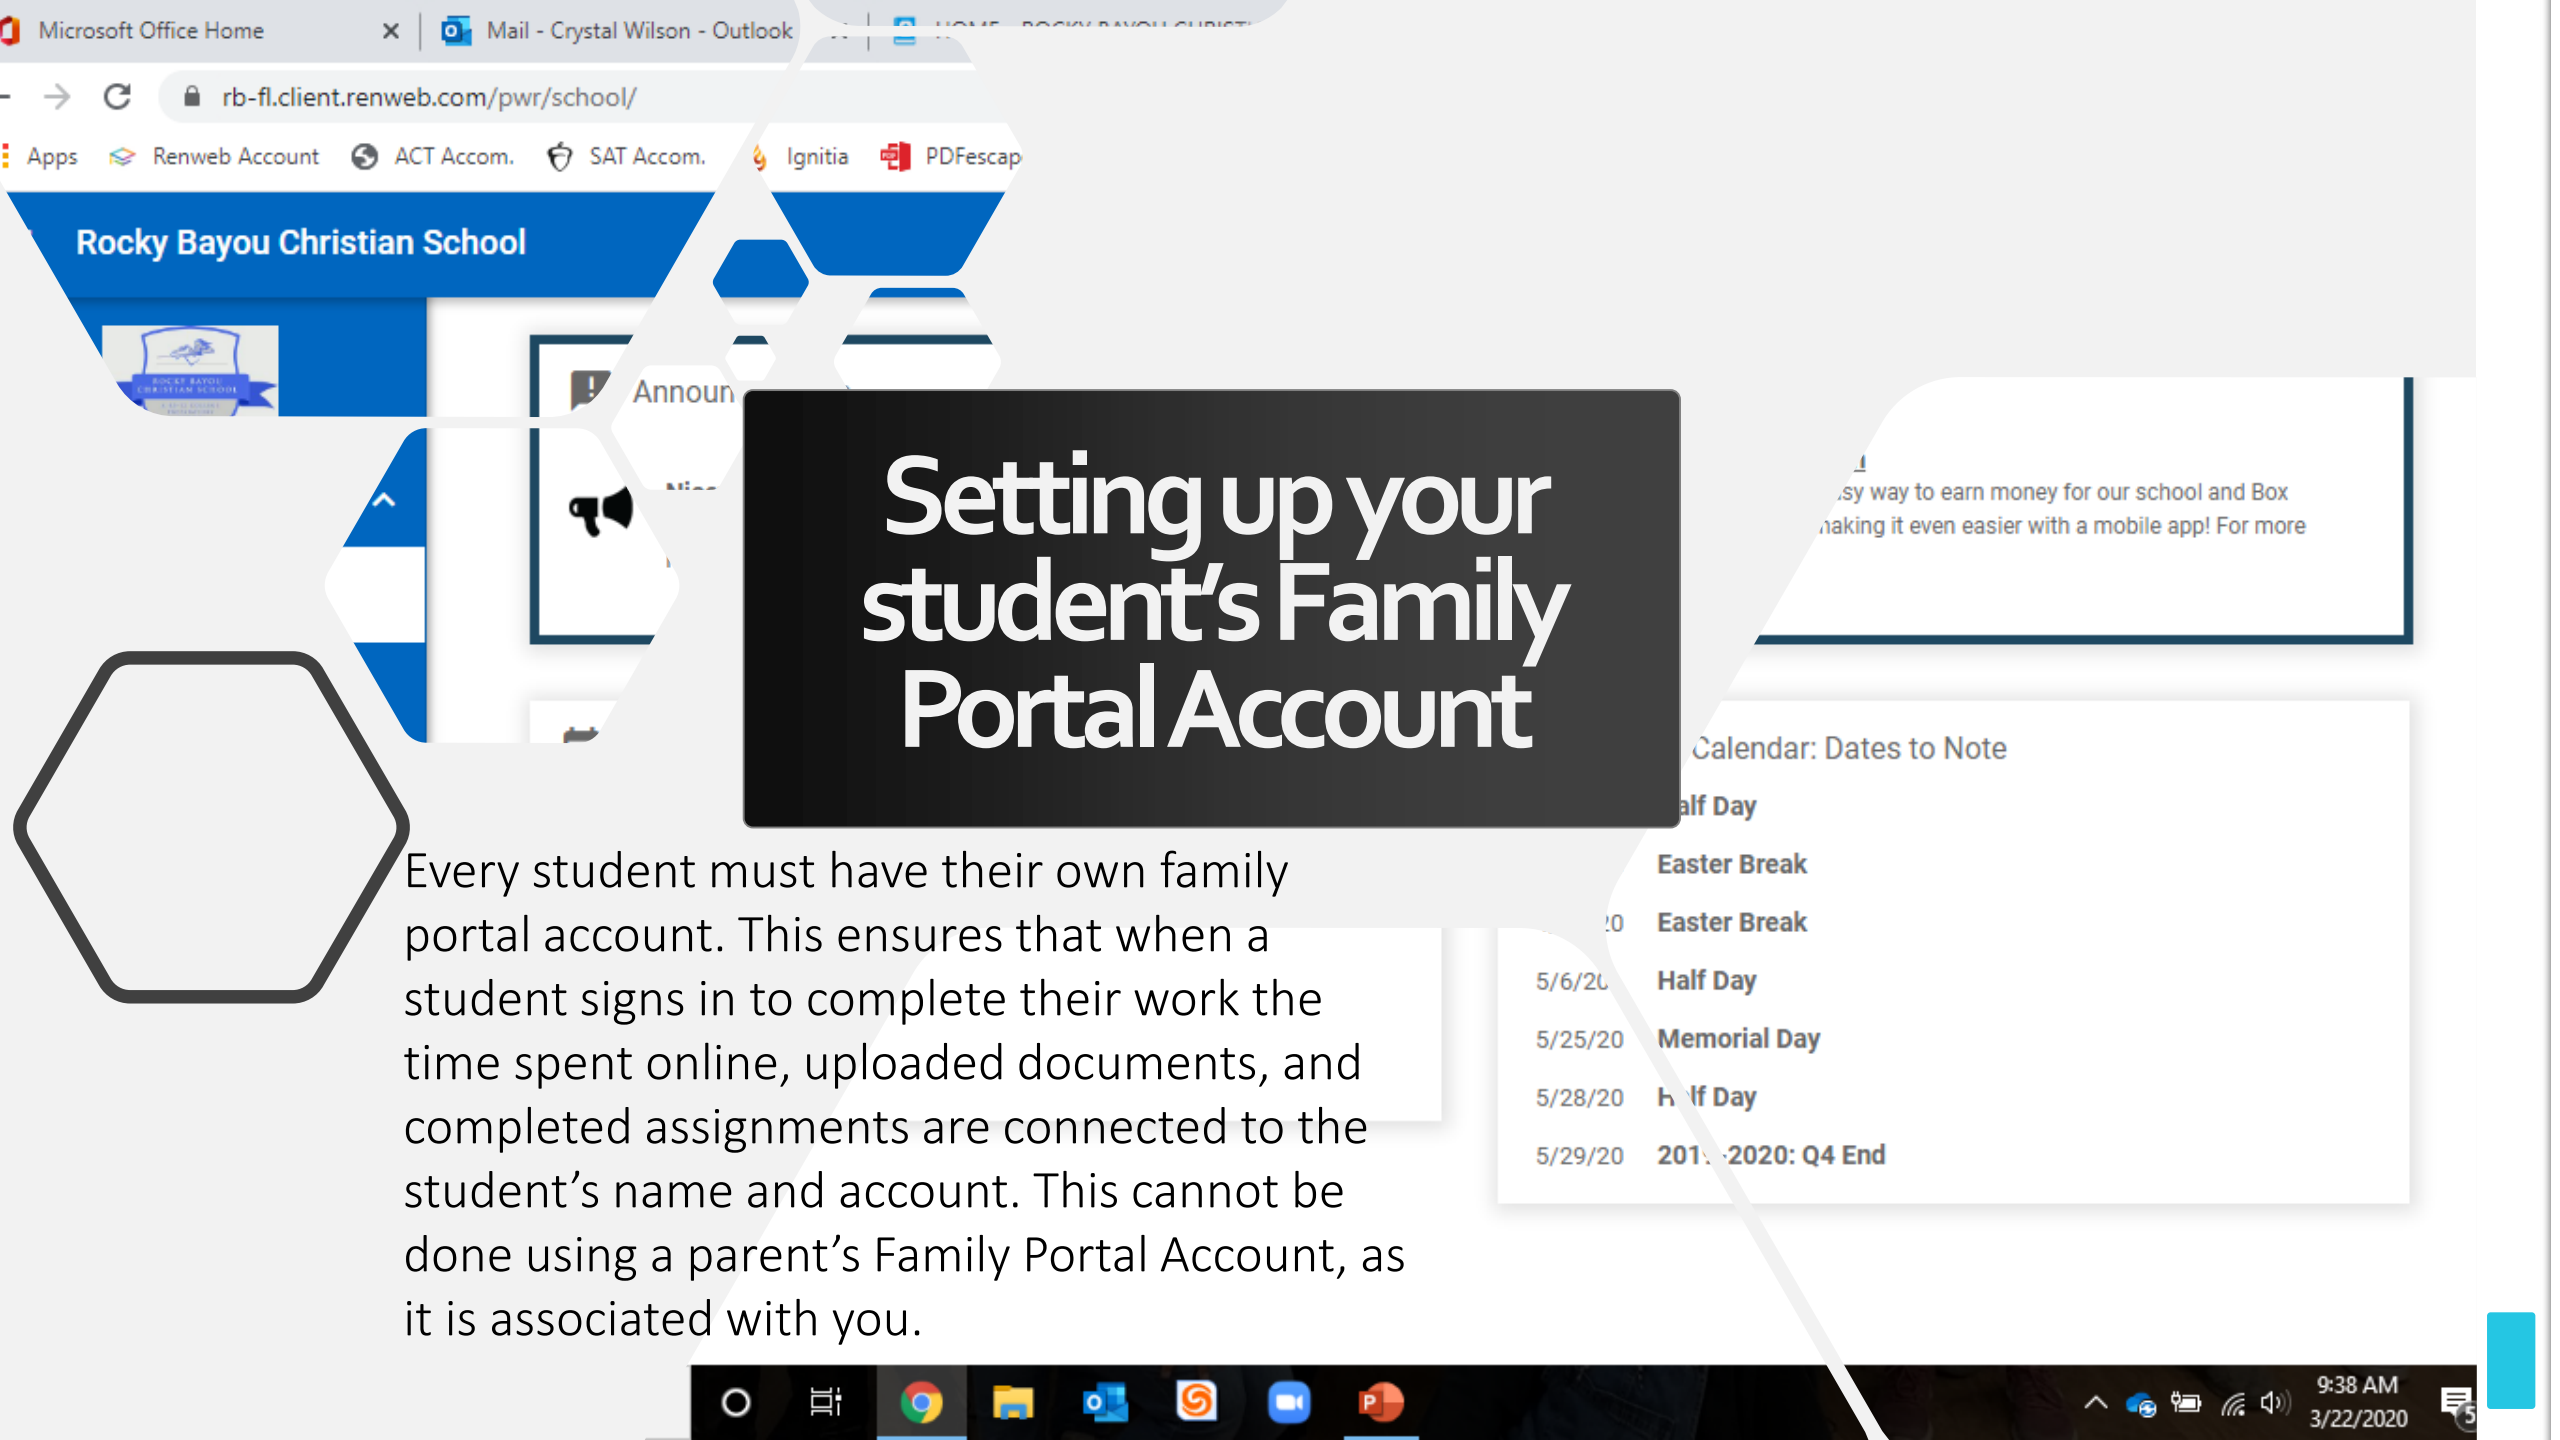

How to set up your student's Family Portal Account

Type here to search

9:26 AM
3/22/2020

Our Promise

We know that this time is both stressful and difficult for our students and families. We remain dedicated to providing the best Christian Education by assisting parents in training their children to live to God's Glory by developing a biblical worldview, Christian character, and the skills necessary to fulfill His calling in their lives.

Setting up your student's Family Portal Account

Every student must have their own family portal account. This ensures that when a student signs in to complete their work the time spent online, uploaded documents, and completed assignments are connected to the student's name and account. This cannot be done using a parent's Family Portal Account, as it is associated with you.