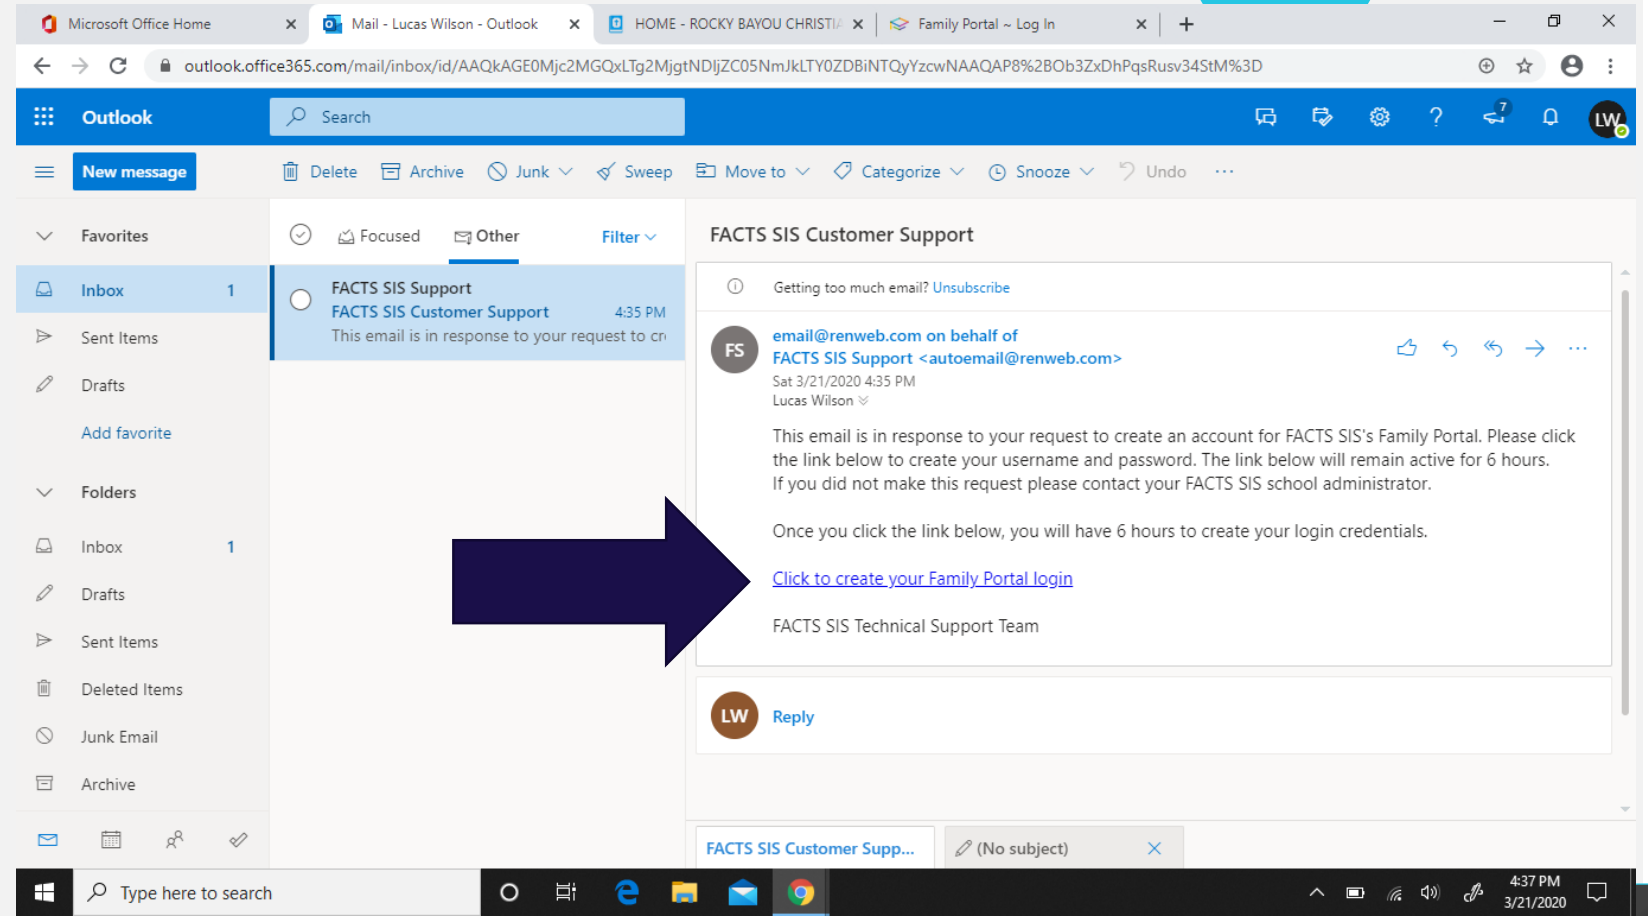

Fill in the required boxes.

1. Our district code is always: RB-FL
2. Enter either your email address or your student's personal email.
3. Click create account

A screenshot of a web browser showing the account creation page for Rocky Bayou Christian School. The browser's address bar shows the URL: rb-fl.client.renweb.com/pwr/create-account.cfm?DistrictCode=RB-FL. The page has a blue header with the school's name. The main content area contains a form titled "Create New Family Portal Account" with a language dropdown set to "English". The form includes a "District Code" field with "RB-FL" entered, an "Email Address" field, a "CREATE ACCOUNT" button, and a "[Back to Login](#)" link. A large dark blue arrow points from the right side of the screen towards the "CREATE ACCOUNT" button. The Windows taskbar is visible at the bottom, showing the search bar and various application icons. The system tray in the bottom right corner displays the time as 9:42 AM on 3/22/2020.

Creating New Family Portal Account

- You will receive an email to complete setting up the Family Portal Account.
- It can take up to four hours to receive the email to set up your account.
- Once you receive your email, please click on the link that says “Click to create your Family Portal login.”